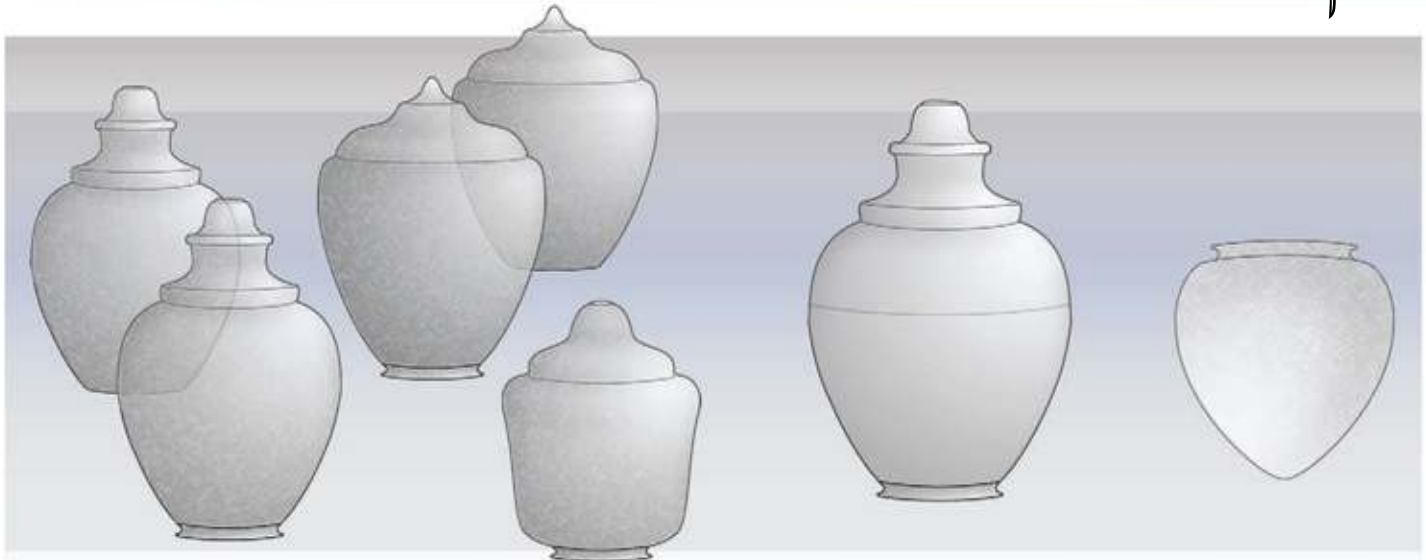

STREETLAMPS

**ONE PIECE
STREETLAMPS**

**STREETLAMP
ASSEMBLIES**

**TEXTURED
TEARDROPS**

Streetlamps for Classic and Contemporary Applications

Textured Enclosures

- Acrylic, Polycarbonate and Polyethylene
- Different looks for any application
- Resistant to Weathering and Aging
- Use new or as replacement for existing fixtures