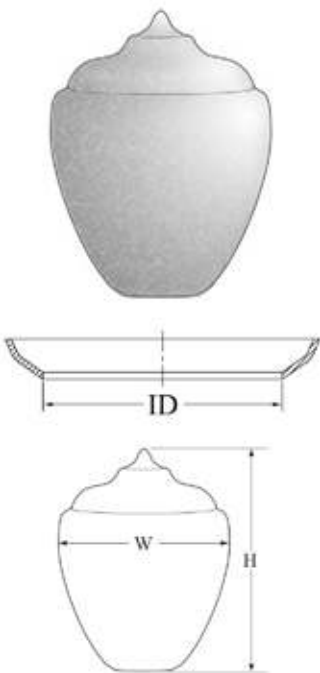

ACRYLIC 88230 TOP WITH
ACRYLIC LEXALITE 425 BOTTOM
INCLUDES ALUMINUM REINFORCING NECK RING

HEIGHT	WIDTH	INSIDE DIA	NECK O.D.	COLOR	TYPE	ITEM NO.
27.46"	15.75"	7.27"	8.14"	Clear	III	88230ALEX3-8F
27.46"	15.75"	7.27"	8.14"	Clear	V	88230ALEX5-8F
27.12"	15.75"	7.75"	9.13"	Clear	III	88230ALEX3-9F
27.12"	15.75"	7.75"	9.13"	Clear	V	88230ALEX5-9F

**SERIES 64, 67, & 68
TEXTURED STREETLAMPS**

FITTER NECK (F)

POLYCARBONATE

HEIGHT	WIDTH	INSIDE DIA	NECK O.D.	COLOR	ITEM NO.
23.00"	15.13"	7.12"	8.00"	Clear	88064-CL-8F
17.62"	11.50"	3.20"	4.00"	Clear	88067-CL-4F
17.12"	11.50"	5.19"	6.00"	Clear	88067-CL-6F
16.69"	11.50"	5.25"	N/A	Clear	88067-CL-5N
13.55"	8.46"	3.34"	4.00"	Clear	88068-CL-4F

ACRYLIC - IMPACT MODIFIED

HEIGHT	WIDTH	INSIDE DIA	NECK O.D.	COLOR	ITEM NO.
23.00"	15.13"	7.12"	8.00"	Clear	88264-CL-8F
23.00"	15.13"	7.12"	8.00"	White	88264-WH-8F
17.12"	11.50"	5.25"	5.94"	Clear	88267-CL-6F
17.12"	11.50"	5.25"	5.94"	White	88267-WH-6F
16.69"	11.50"	5.25"	N/A	Clear	88267-CL-5N
16.69"	11.50"	5.25"	N/A	White	88267-WH-5N

NECKLESS (N)

POLYETHYLENE

HEIGHT	WIDTH	INSIDE DIA	NECK O.D.	COLOR	ITEM NO.
17.62"	11.50"	3.06"	3.82"	White	88467-WH-4F
17.12"	11.50"	5.20"	5.90"	White	88467-WH-6F
16.69"	11.50"	5.25"	N/A	White	88467-WH-5N