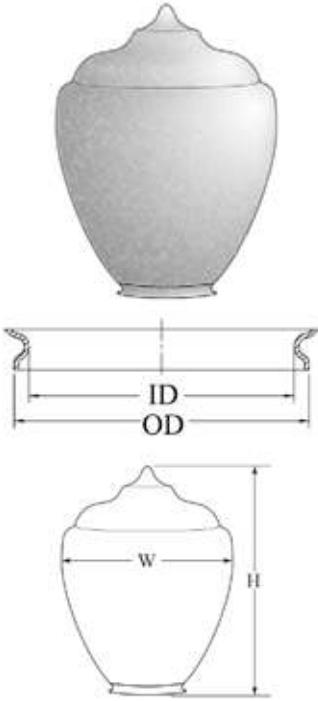

**SERIES 64, 67, & 68
TEXTURED STREETLAMPS**

FITTER NECK (F)

POLYCARBONATE

HEIGHT	WIDTH	INSIDE DIA	NECK O.D.	COLOR	ITEM NO.
23.00"	15.13"	7.12"	8.00"	Clear	88064-CL-8F
17.62"	11.50"	3.20"	4.00"	Clear	88067-CL-4F
17.12"	11.50"	5.19"	6.00"	Clear	88067-CL-6F
16.69"	11.50"	5.25"	N/A	Clear	88067-CL-5N
13.55"	8.46"	3.34"	4.00"	Clear	88068-CL-4F

ACRYLIC - IMPACT MODIFIED

HEIGHT	WIDTH	INSIDE DIA	NECK O.D.	COLOR	ITEM NO.
23.00"	15.13"	7.12"	8.00"	Clear	88264-CL-8F
23.00"	15.13"	7.12"	8.00"	White	88264-WH-8F
17.12"	11.50"	5.25"	5.94"	Clear	88267-CL-6F
17.12"	11.50"	5.25"	5.94"	White	88267-WH-6F
16.69"	11.50"	5.25"	N/A	Clear	88267-CL-5N
16.69"	11.50"	5.25"	N/A	White	88267-WH-5N