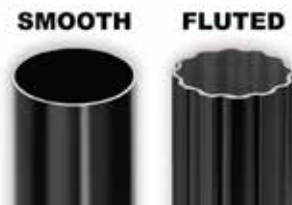

# Ornamental Address Plaque Posts

Prominently display your address with distinction

**HANGER YARD ARM ASSEMBLY**

Arm Mounting Styles	Item I.D.
STANDARD PLAQUE YARD ARM	YA-01
HANGING BASKET YARDARM	YA-02

**SMOOTH**